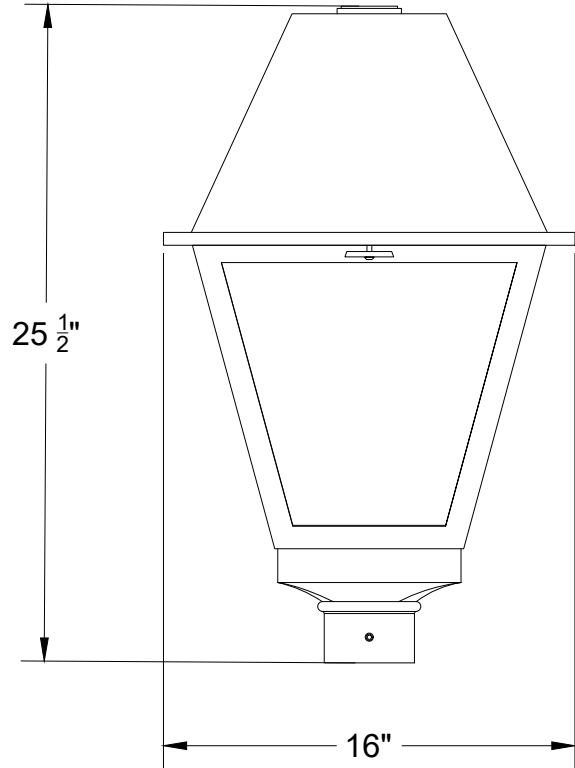

**Warranty**

- 5 year limited warranty

**Order Information Example: HER1NL60W4KU3ANNBK**

HER1	Model	Globe/Lens	LED Module	Voltage	Distribution	Finial	Mounting	Options	Finish (Standard Colors)
HER1=Heritage	NL=No Secondary Lens CA=Clear Acrylic CP=Clear Polycarbonate FA=Frosted Acrylic FP=Frosted Polycarbonate TG=Flat Tempered Glass, Clear FG=Flat Tempered Glass, Frosted WA=White (Opal) Acrylic PA=Pattern Acrylic	See Chart on Page 2*  *Amber, LPS and 2200K not available for Quick Ship	U=120-277V H=347/480V	1=Type I* 2=Type II 3=Type III 4=Type IV 5=Type V  *70W & above only	A=GF1 B=GF2 C=GF3 D=GF4 H=GF8 S=GF21 U=GF23 V=GF24 Y=GF26 N=None	N=None (Standard Post Mount) PEN=Pendant Mount CWB6=Cast Wall Bracket for 6" Wall Mount CWB15=Cast Wall Bracket for 15" Wall Mount SCROLLS=Scrolls	N=None PC=Button Eye Photo Control GCL=Glass Chimney, Large PCR3=3 Pin Twist Lock Receptacle (photo cell not included) PCR7=7 Pin Twist Lock Receptacle (photo cell not included)*  *Must use GF26 (Y) Finial	BK=Black BZ=Bronze DBZ=Dark Bronze WH=White GR=Green SM=Silver Metallic GY=Light Gray TBK=Textured Black CC=Custom Color (Consult Factory)	

**Finials**

GF1 - 6.5"

GF2 - 6"

GF3 - 6"

GF4 - 6"

GF8 - 4"

GF21 - 8"

GF23 - 8.5"

GF24 - 4.75"

GF26 - 4.25"