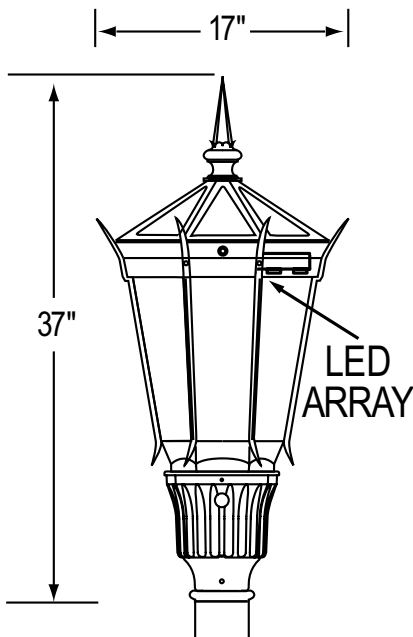

Warranty

- 5 year limited warranty

EPA: 2.9

WEIGHT: 42 lbs (max.)

Order Information Example:

SHER1FGC670W4KU5NBPCBK

| SHER1 | | | | | |
|---|--|---|---------------------|--|--|
| Model | Globe/Lens | Capital | LED Module | Voltage | Distribution |
| SHER1=Sherwood 1 Radiant | CA=Clear Acrylic, CP=Clear Polycarbonate FA=Frosted Acrylic, FP=Frosted Polycarbonate TG=Flat Tempered Glass, Clear, FG=Flat Tempered Glass, Frosted, WA=White (Opal) Acrylic, PA=Pattern Acrylic | C2=PLC2, C6=PLC6, C10=PLC10 | See Chart on Page 2 | U=120-277V H=347/480V | 1=Type I* 2=Type II 3=Type III 4=Type IV 5=Type V *70W & above only |
| Mounting | Finial | Options | | Finish | |
| N=Post Mount (Standard) PEN=Pendant Mount WM=Wall Mount | B=GF2 (standard), C=GF3, D=GF4, G=GF7, H=GF8, I=GF9, J=GF10, K=GF12, O=GF17, P=GF18, V=GF24 N=None | PC=Button Eye Photo Control H=House Side Shield CRW=Crown Roof Option /per fixture TUR=Tudor Spikes/per fixture PCR3=3 Pin Twist Lock Receptacle (photo cell not included)* PCR7=7 Pin Twist Lock Receptacle (photo cell not included)* N=None *Must use C10 Capital | | BK=Black BZ=Bronze DBZ=Dark Bronze WH=White GR=Green SM=Silver Metallic GY=Light Gray TBK=Textured Black CC=Custom Color (Consult Factory) | |

GF12 - 2.75"

GF17 - 4"

GF18 - 2.75"

GF24 - 4.75"

RADIANT™ LED POST TOPS

Plain, no finial

Plain w/ finial

TUR Tudor Spikes