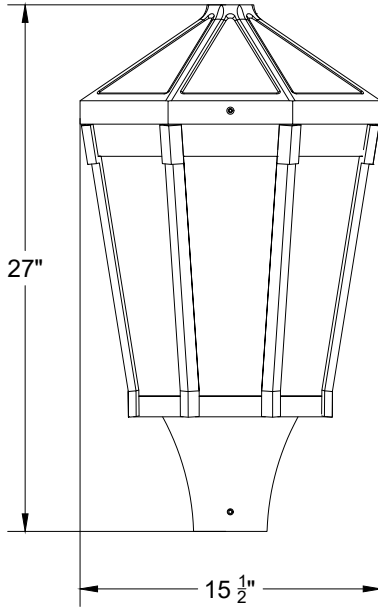

Warranty

- 5 year limited warranty

EPA: 2.9

WEIGHT: 42 lbs (max.)

Order Information Example:

SHER1FGC670W4KU5NBPCBK

| SHER1 | | | | | |
|---|--|---|---------------------|--|--|
| Model | Globe/Lens | Capital | LED Module | Voltage | Distribution |
| SHER1=Sherwood 1 Radiant | CA=Clear Acrylic, CP=Clear Polycarbonate FA=Frosted Acrylic, FP=Frosted Polycarbonate TG=Flat Tempered Glass, Clear, FG=Flat Tempered Glass, Frosted, WA=White (Opal) Acrylic, PA=Pattern Acrylic | C2=PLC2, C6=PLC6, C10=PLC10 | See Chart on Page 2 | U=120-277V H=347/480V | 1=Type I* 2=Type II 3=Type III 4=Type IV 5=Type V *70W & above only |
| Mounting | Finial | Options | | Finish | |
| N=Post Mount (Standard) PEN=Pendant Mount WM=Wall Mount | B=GF2 (standard), C=GF3, D=GF4, G=GF7, H=GF8, I=GF9, J=GF10, K=GF12, O=GF17, P=GF18, V=GF24 N=None | PC=Button Eye Photo Control H=House Side Shield CRW=Crown Roof Option /per fixture TUR=Tudor Spikes/per fixture PCR3=3 Pin Twist Lock Receptacle (photo cell not included)* PCR7=7 Pin Twist Lock Receptacle (photo cell not included)* N=None *Must use C10 Capital | | BK=Black BZ=Bronze DBZ=Dark Bronze WH=White GR=Green SM=Silver Metallic GY=Light Gray TBK=Textured Black CC=Custom Color (Consult Factory) | |

Finials

GF2 - 6"

GF3 - 6"

GF4 - 6"

GF7 - 4.5"

GF8 - 4"

GF9 - 4.25"

GF10 - 3.5"

GF12 - 2.75"

GF17 - 4"

GF18 - 2.75"

GF24 - 4.75"

RADIANT™ LED POST TOPS

Plain, no finial

Plain w/ finial

TUR Tudor Spikes