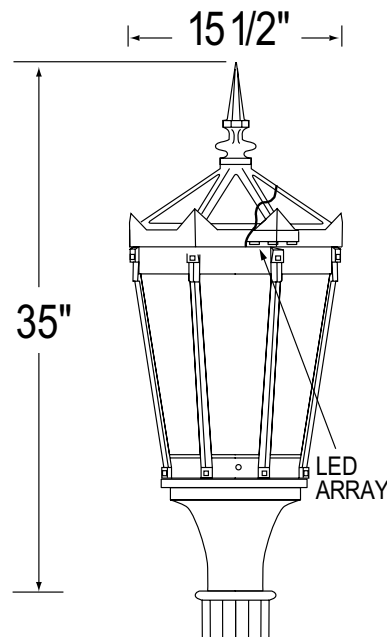

Warranty

- 5 year limited warranty

EPA: 2.9

WEIGHT: 42 lbs (max.)

Order Information Example:

SHER1FGC670W4KU5NBPCBK

| SHER1 | | | | | |
|---|--|---|---------------------|--|--|
| Model | Globe/Lens | Capital | LED Module | Voltage | Distribution |
| SHER1=Sherwood 1 Radiant | CA=Clear Acrylic, CP=Clear Polycarbonate FA=Frosted Acrylic, FP=Frosted Polycarbonate TG=Flat Tempered Glass, Clear, FG=Flat Tempered Glass, Frosted, WA=White (Opal) Acrylic, PA=Pattern Acrylic | C2=PLC2, C6=PLC6, C10=PLC10 | See Chart on Page 2 | U=120-277V H=347/480V | 1=Type I* 2=Type II 3=Type III 4=Type IV 5=Type V *70W & above only |
| Mounting | Finial | Options | | Finish | |
| N=Post Mount (Standard) PEN=Pendant Mount WM=Wall Mount | B=GF2 (standard), C=GF3, D=GF4, G=GF7, H=GF8, I=GF9, J=GF10, K=GF12, O=GF17, P=GF18, V=GF24 N=None | PC=Button Eye Photo Control H=House Side Shield CRW=Crown Roof Option /per fixture TUR=Tudor Spikes/per fixture PCR3=3 Pin Twist Lock Receptacle (photo cell not included)* PCR7=7 Pin Twist Lock Receptacle (photo cell not included)* N=None *Must use C10 Capital | | BK=Black BZ=Bronze DBZ=Dark Bronze WH=White GR=Green SM=Silver Metallic GY=Light Gray TBK=Textured Black CC=Custom Color (Consult Factory) | |

Finials

GF2 - 6"

GF3 - 6"

GF4 - 6"

GF7 - 4.5"

GF8 - 4"

GF9 - 4.25"

GF10 - 3.5"

GF12 - 2.75"

GF17 - 4"

GF18 - 2.75"

GF24 - 4.75"

RADIANT™ LED POST TOPS

Plain, no finial

Plain w/ finial

TUR Tudor Spikes