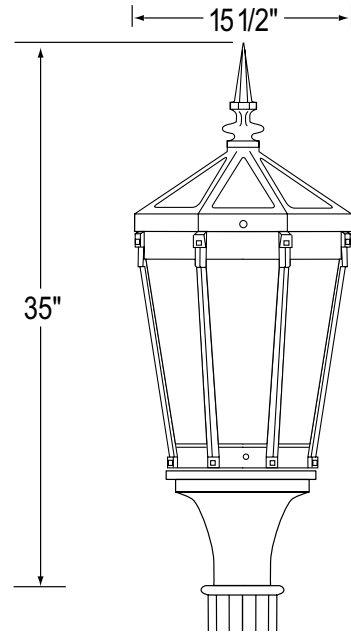

Warranty

- 5 year limited warranty

EPA: 2.9

WEIGHT: 42 lbs (max.)

Order Information Example:

SHER1FGC670W4KU5NBPCBK

| SHER1 | | | | | |
|---|--|---|---------------------|--|--|
| Model | Globe/Lens | Capital | LED Module | Voltage | Distribution |
| SHER1=Sherwood 1 Radiant | CA=Clear Acrylic, CP=Clear Polycarbonate FA=Frosted Acrylic, FP=Frosted Polycarbonate TG=Flat Tempered Glass, Clear, FG=Flat Tempered Glass, Frosted, WA=White (Opal) Acrylic, PA=Pattern Acrylic | C2=PLC2, C6=PLC6, C10=PLC10 | See Chart on Page 2 | U=120-277V H=347/480V | 1=Type I* 2=Type II 3=Type III 4=Type IV 5=Type V *70W & above only |
| Mounting | Finial | Options | | Finish | |
| N=Post Mount (Standard) PEN=Pendant Mount WM=Wall Mount | B=GF2 (standard), C=GF3, D=GF4, G=GF7, H=GF8, I=GF9, J=GF10, K=GF12, O=GF17, P=GF18, V=GF24 N=None | PC=Button Eye Photo Control H=House Side Shield CRW=Crown Roof Option /per fixture TUR=Tudor Spikes/per fixture PCR3=3 Pin Twist Lock Receptacle (photo cell not included)* PCR7=7 Pin Twist Lock Receptacle (photo cell not included)* N=None *Must use C10 Capital | | BK=Black BZ=Bronze DBZ=Dark Bronze WH=White GR=Green SM=Silver Metallic GY=Light Gray TBK=Textured Black CC=Custom Color (Consult Factory) | |

Finials

GF2 - 6"

GF3 - 6"

GF4 - 6"

GF7 - 4.5"

GF8 - 4"

GF9 - 4.25"

GF10 - 3.5"

GF12 - 2.75"

GF17 - 4"

GF18 - 2.75"

GF24 - 4.75"

RADIANT™ LED POST TOPS

Plain, no finial

Plain w/ finial

TUR Tudor Spikes