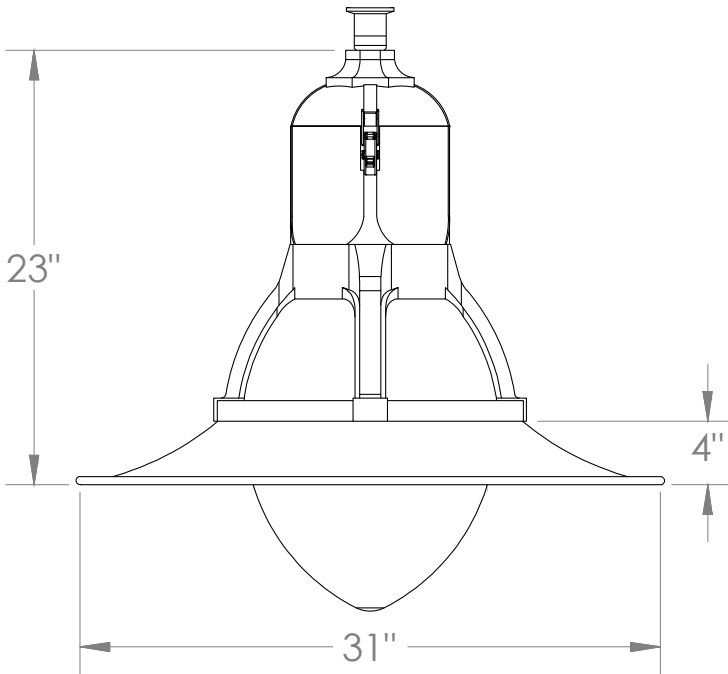

Coronado 1 - Short Globe, with Skirt