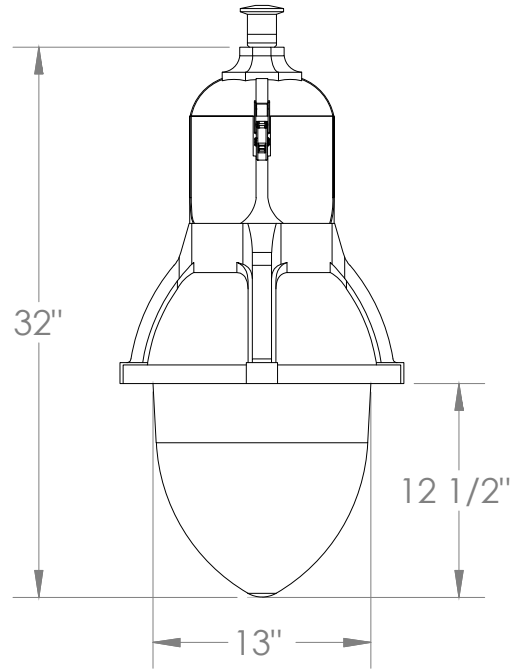

Coronado 1 - Deep Globe, No Skirt