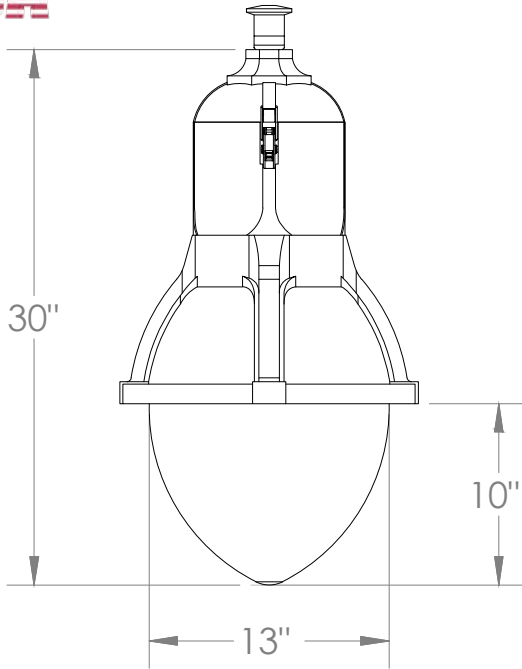

Coronado 1 - Short Globe, No Skirt