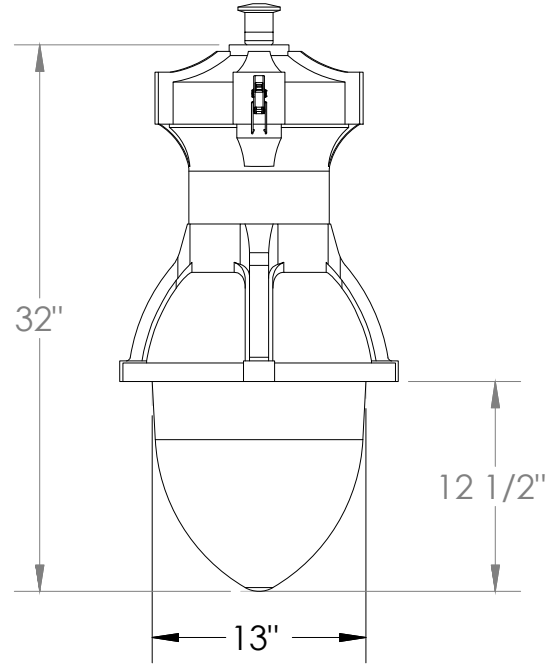

Coronado 2 - Deep Globe, No Skirt