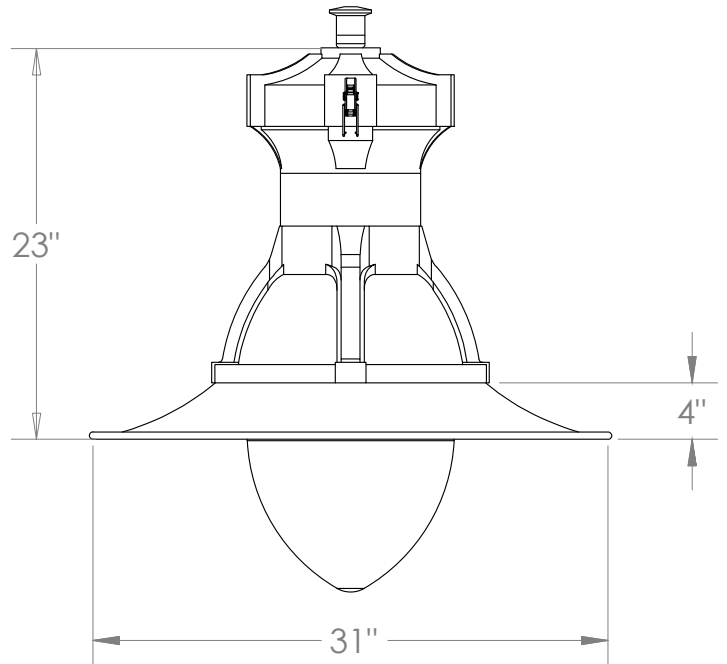

Coronado 2 - Deep Globe, with Skirt