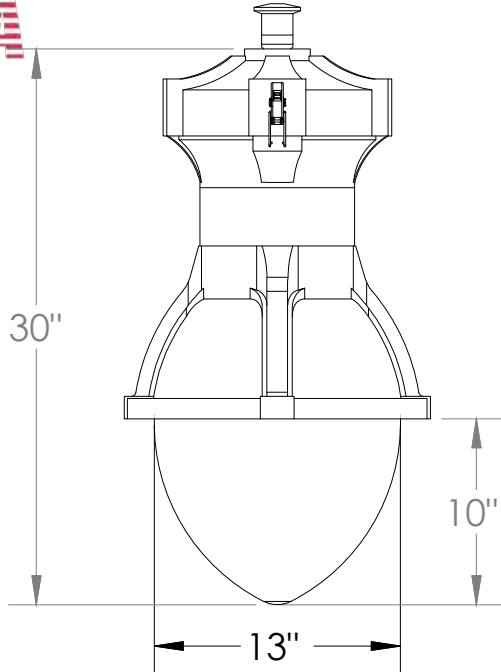

Coronado 2 - Short Globe, No Skirt