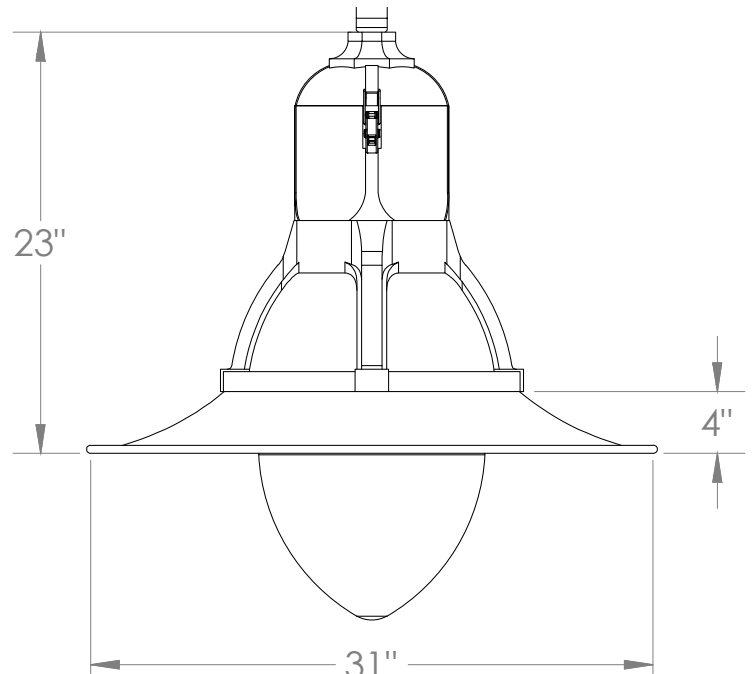

Coronado 1 - Deep Globe, with Skirt