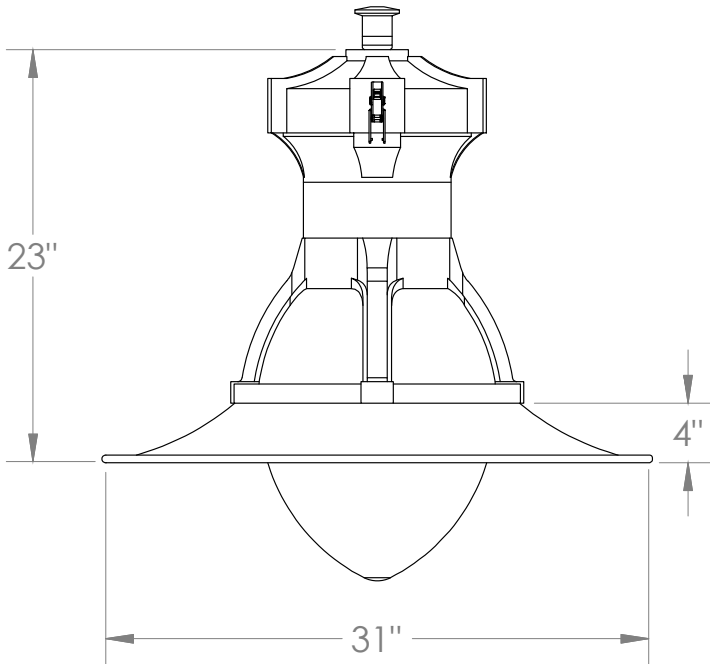

Coronado 1 - Deep Globe, No Skirt

Coronado 1 - Short Globe, with Skirt

Coronado 1 - Deep Globe, with Skirt

OPTI-FLUX™ LED PENDANT MOUNTS

Coronado 2 - Short Globe, No Skirt

Coronado 2 - Deep Globe, No Skirt