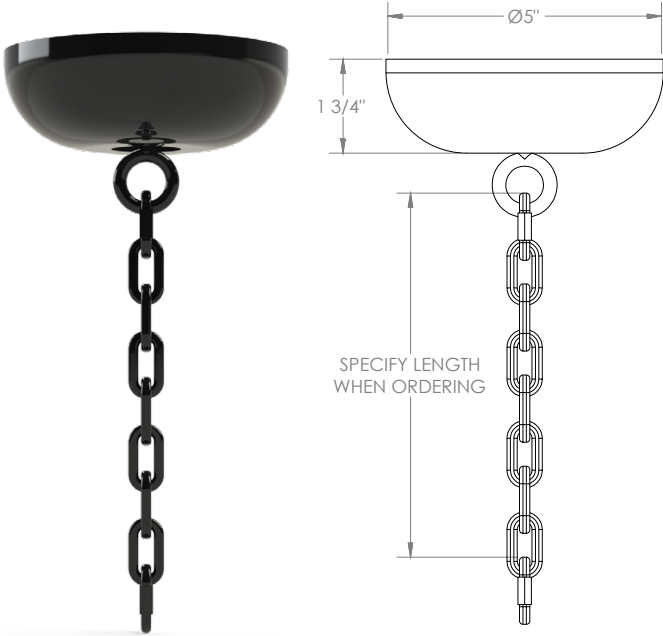

SHEPHERD'S CROOKS - WALL MOUNT

PWM-10 - Chain Pendant Mount

PWM-9 - Swivel Pendant Mount

Specifications and Features:

Specifications

Pemco's Stem Kits are constructed of aluminum and come cut to your desired length (please designate length at time of ordering).

Finish

Super durable polyester powder coat finish. Custom finishes available, including patinas and all RAL colors. (adder)

Warranty

5 year limited warranty on paint finish only.

Order Information Example:		
Model	Length (in inches)	Finish
PWM-9=Swivel Pendant Mount PWM-10=Chain Pendant Mount	Must Designate	BK =Black BZ =Bronze DBZ =Dark Bronze WH =White GR =Green SM =Silver Metallic GY =Light Grey TBK =Textured Black CC =Custom (Please include RAL# when ordering)