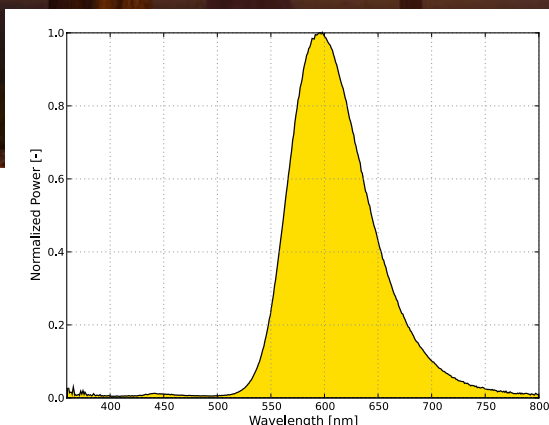

SPECTRAL CHART

LPS Replacement PC Amber LEDs provide the same visual light output as traditional Low Pressure Sodium systems, but provide substantially reduced energy and maintenance costs, and increased lifespan and lumen maintenance values.

LED LPS Replacement PC Amber:
Dominant Wavelength 588.8-592.6
Low Pressure Sodium Wavelength: 589 and 589.6